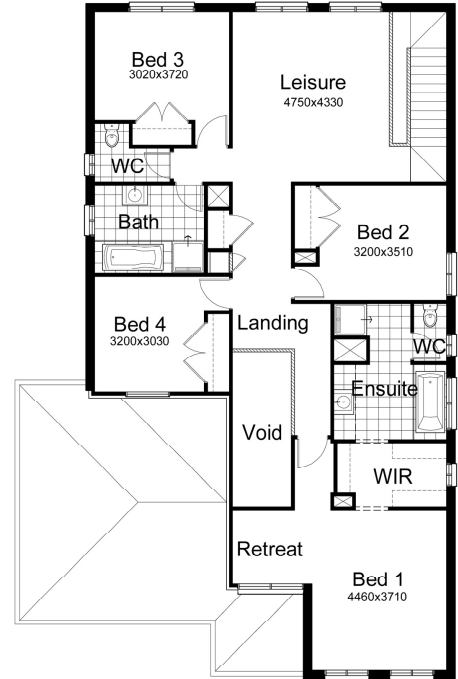

## Stoneleigh 3800

Lot 1402 Kingsbridge Boulevard, Williams Landing (Williams Landing)

Inspired by the style and practicality of warehouse living – the Stoneleigh offers the ultimate in modern design. Large voids above an exceptional entertaining area provide a feeling of space and continuity.

**\$648,700\***

Even less with FHOG if applicable

- House and Land (522 m2)
- Site Cost Allowance
- Carpet and Tiles
- Concrete Drive and Path
- 20mm Kitchen Stone Bench Tops
- Ducted Vacuum
- Finance Solutions Available
- Video Intercom