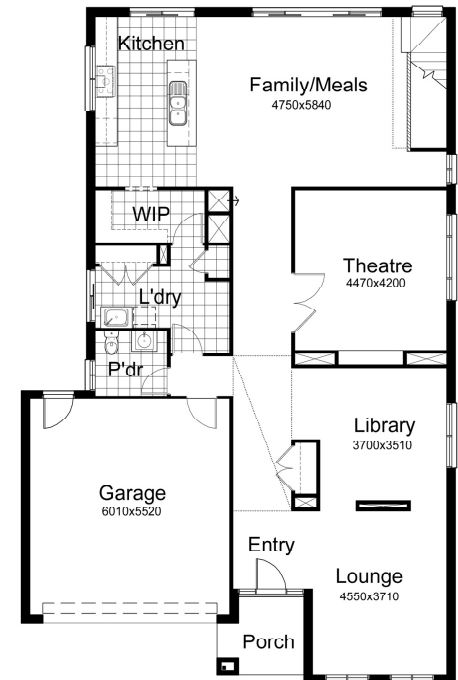

## Stoneleigh 3800

Lot 1402 Kingsbridge Boulevard, Williams Landing (Williams Landing)

Inspired by the style and practicality of warehouse living – the Stoneleigh offers the ultimate in modern design. Large voids above an exceptional entertaining area provide a feeling of space and continuity.

**\$648,700\***

Even less with FHOG if applicable

- House and Land (522 m2)
- Site Cost Allowance
- Carpet and Tiles
- Concrete Drive and Path
- 20mm Kitchen Stone Bench Tops
- Ducted Vacuum
- Finance Solutions Available
- Video Intercom