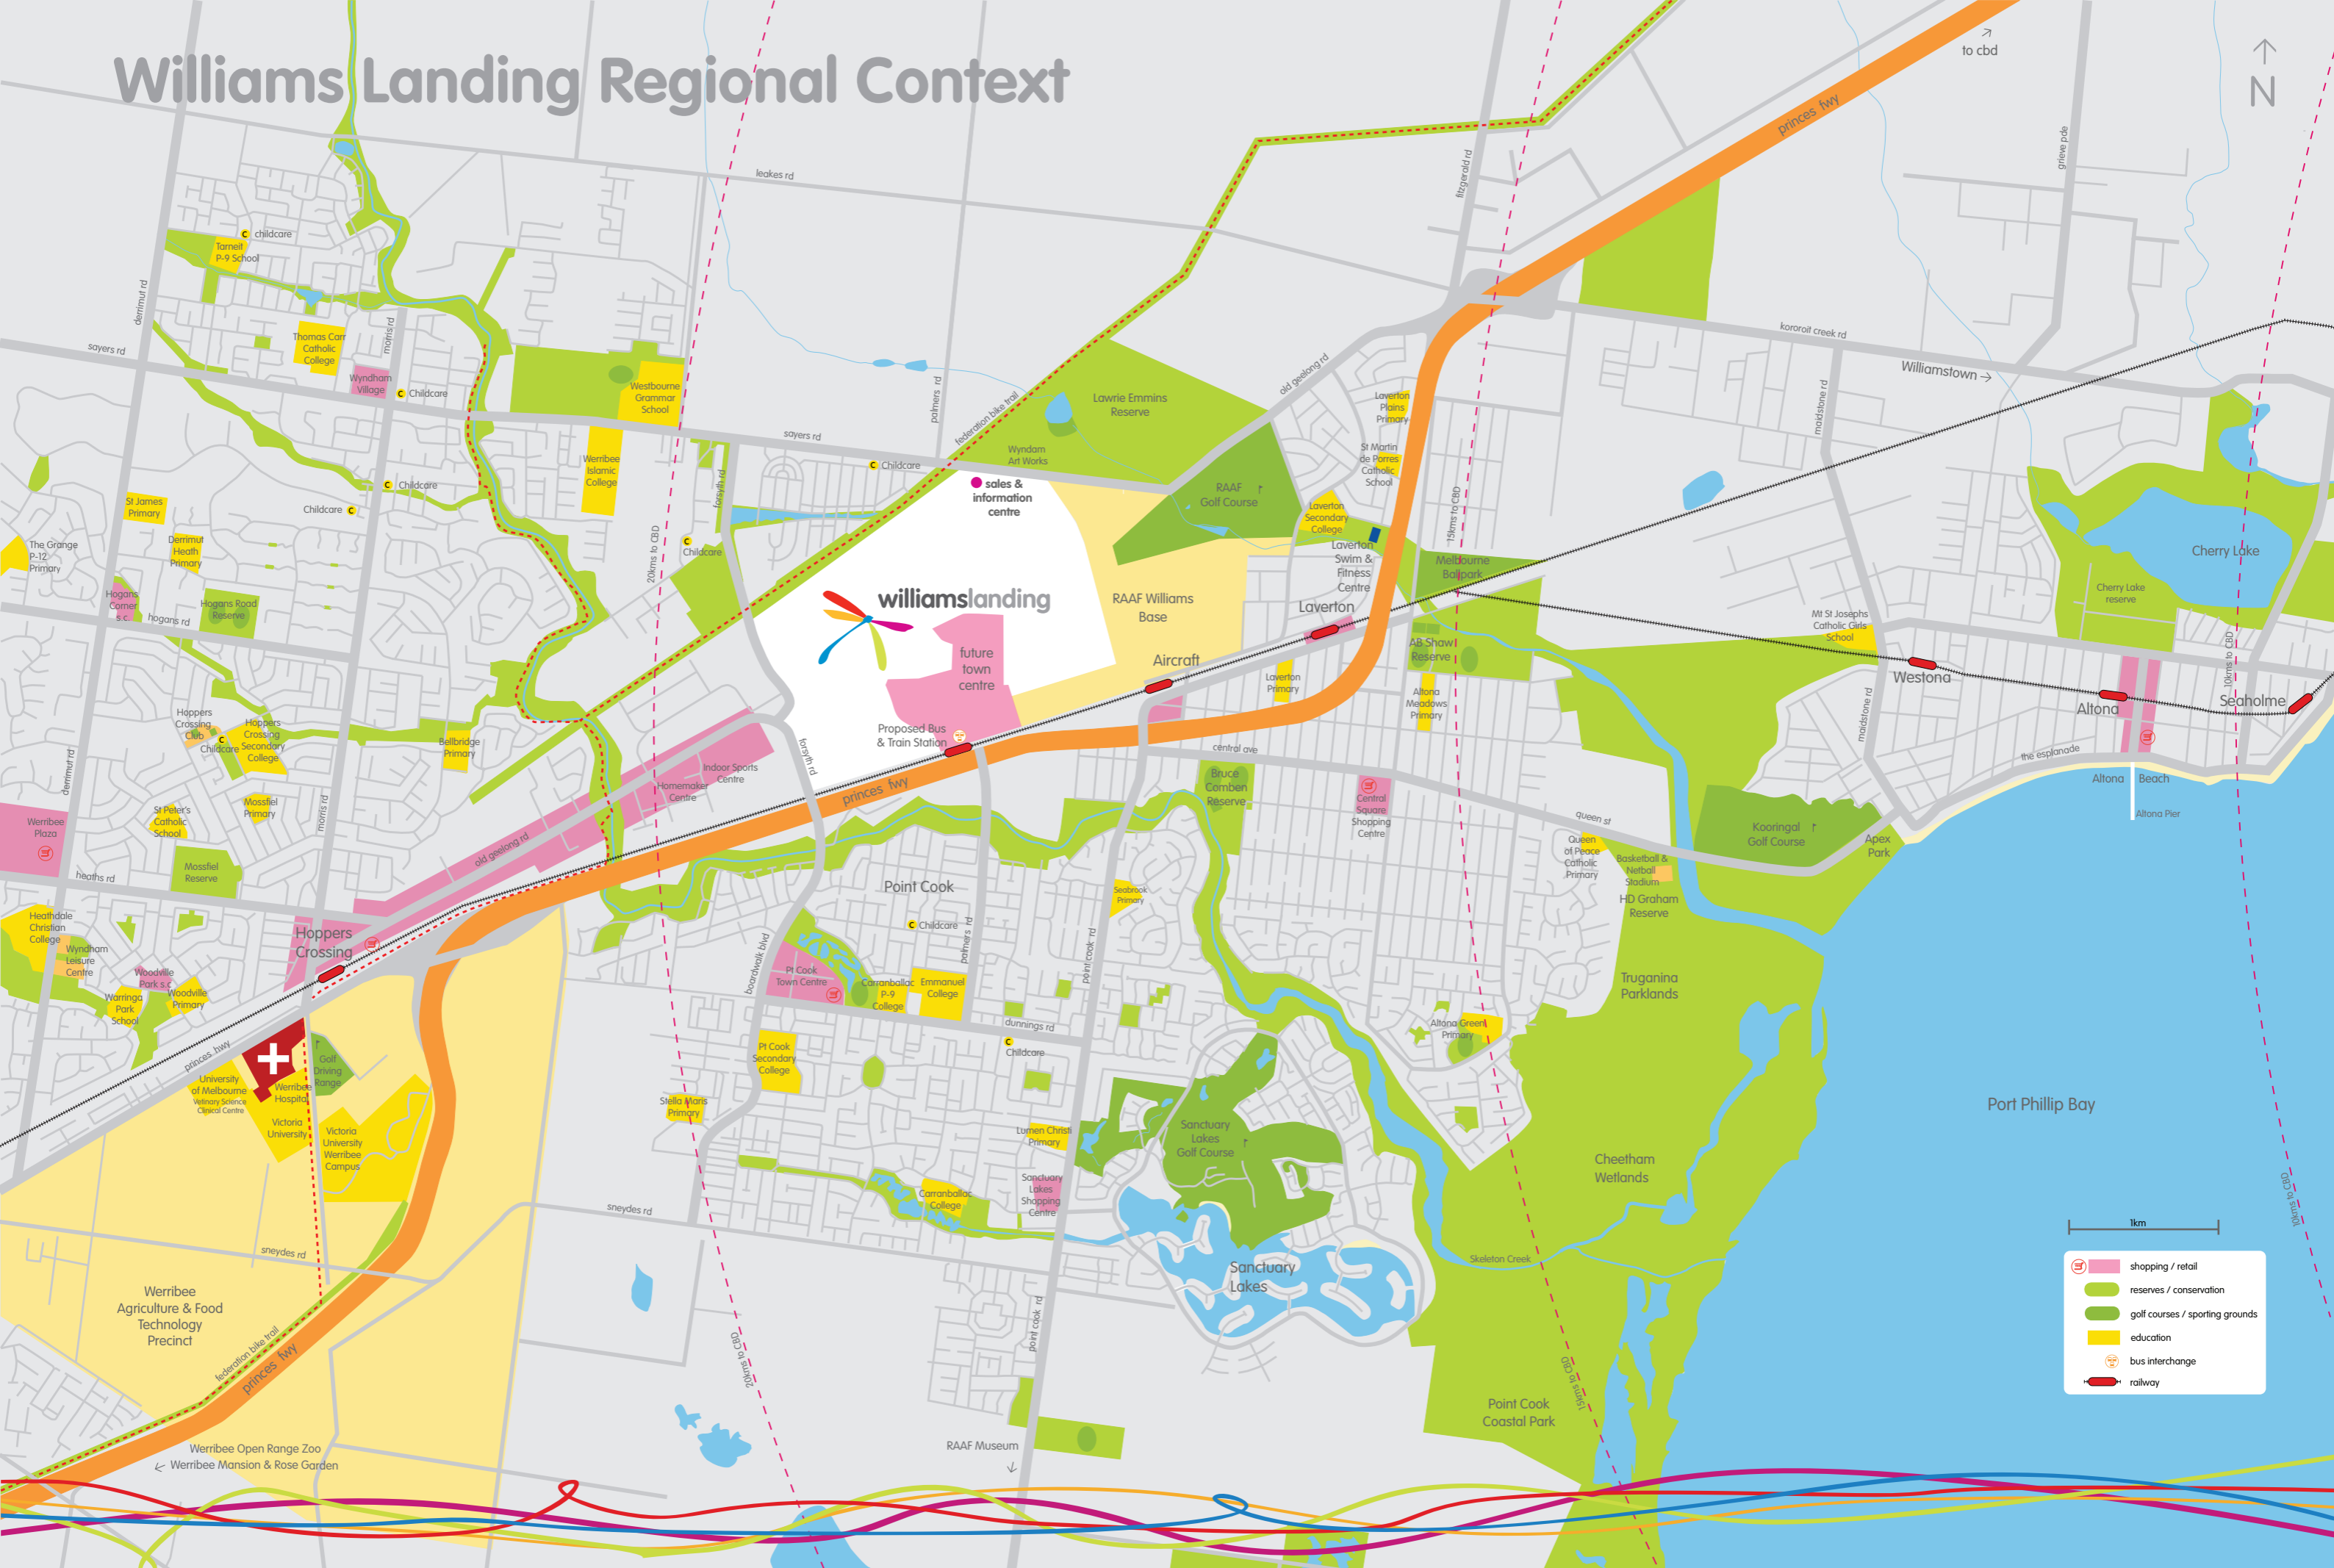

# Williams Landing Regional Context

1km

- shopping / retail
- reserves / conservation
- golf courses / sporting grounds
- education
- bus interchange
- railway